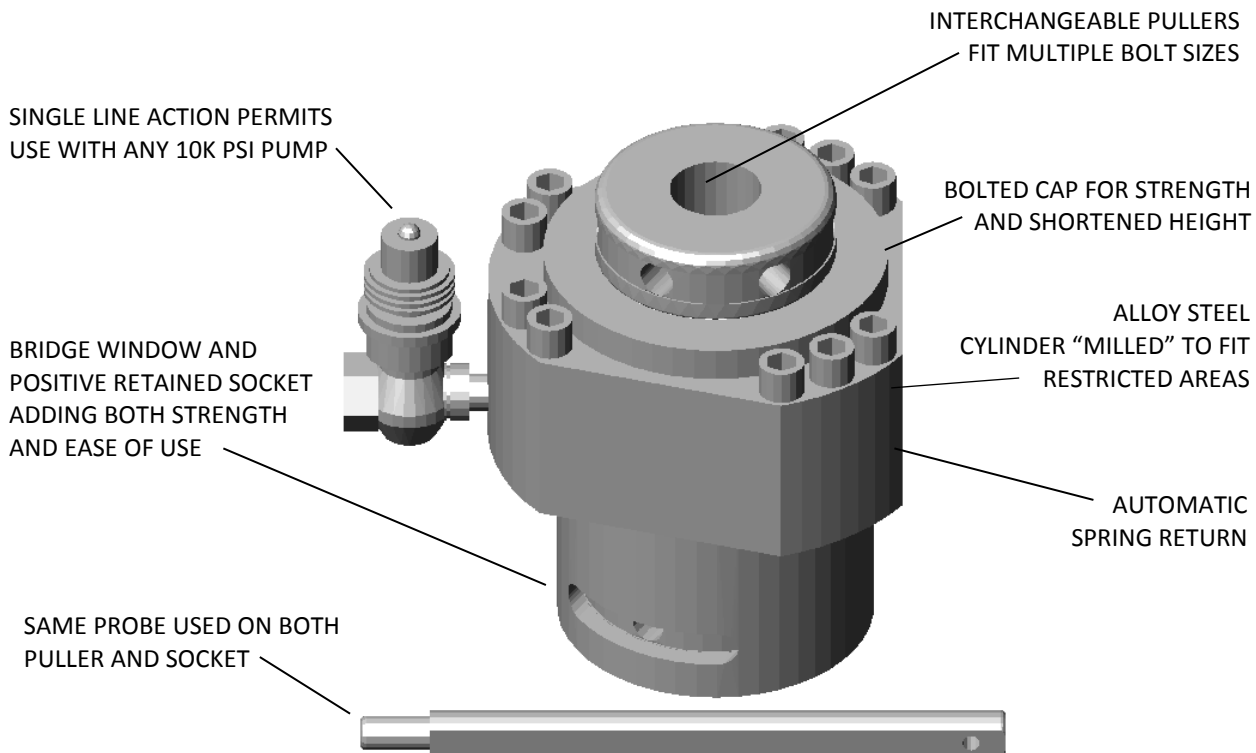

## EXTREME BOLT TENSIONER

X-BOT EXTREME BOLT TENSIONER						
	IMPERIAL			METRIC		
	BOLT RANGE	MAX. LOAD @ 10k PSI	STROKE	BOLT RANGE	MAX. LOAD @ 700 BAR	STROKE
X-BOT 1	3/4" - 1-1/8"	50k LBS.	.28"	M20 - M27	222 kN	7.11 MM
X-BOT 2	1-1/8" - 1-1/2"	86k LBS.	.375"	M27 - M39	383 kN	9.5 MM
X-BOT 3	1-1/2" - 2"	162k LBS.	.375"	M39 - M52	720 kN	9.5 MM
X-BOT 4	1-7/8" - 2-1/2"	253k LBS.	.625"	M48 - M64	1,125 kN	16 MM
X-BOT 5	2-1/2" - 3"	368k LBS.	.625"	M64 - M76	1,638 kN	16 MM
X-BOT 6	3" - 4"	548k LBS.	.625"	M76 - M100	2,439 kN	16 MM